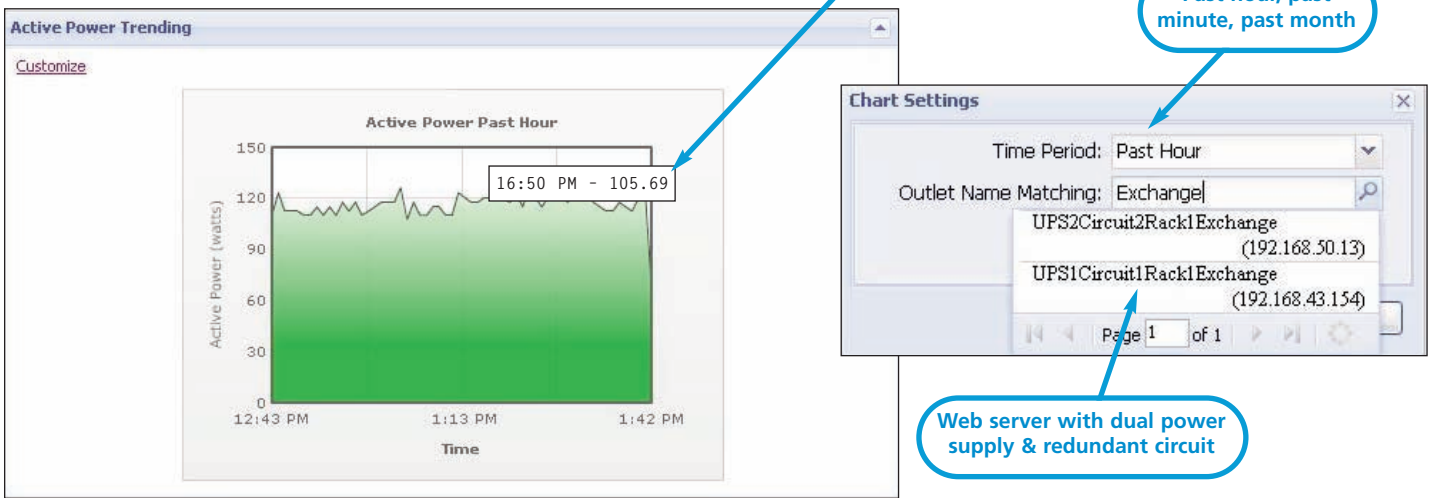

Dominion® PX Is Made Easy

- Bulk configuration lets you name outlet and set common parameters with ease
- Firmware management helps track and distribute firmware updates

Multivendor Power Data Aggregation

- User configurable collection intervals ensure desired accuracy while minimizing network traffic
- Aggregate current, voltage, power factor and active and apparent power data turns data into information

Reporting

- Standard trending and status reports help you easily see usage trends
- Open database connectivity capabilities let you use your existing data warehouse and reporting system to generate custom reports

Power trend by circuit, rack, IT device or customer

PDU activities and health

PDU Listing

View Add Edit Remove

IP	Name	Location	Status	Manufacturer	Model	Firmware
192.168.58.16	Phase_A_Ckt_14	Rack 6R	OK	Raritan	PX-Default	1.1.0-6684
192.168.58.17	Phase_C_Ckt_18	Rack 6L	OK	Raritan	PX-Default	1.1.0-6684
192.168.58.18	Phase_B_Ckt_16	Rack 5R	OK	Raritan	PX-Default	1.1.0-6684
192.168.58.19	Phase_C_Ckt_17	Rack 5L	OK	Raritan	PX-Default	1.1.0-6684
192.168.58.20	Phase_B_Ckt_9	Rack 4R	OK	Raritan	PX-Default	1.1.0-6684
192.168.58.21	Phase_C_Ckt_11	Rack 4L	OK	Raritan	PX-Default	1.1.0-6684
192.168.58.22	Phase_C_Ckt_12	Rack 3R	OK	Raritan	PX-Default	1.1.0-6684
192.168.58.23	Phase_A_Ckt_13	Rack 3L	OK	Raritan	PX-Default	1.1.0-6684
192.168.58.24	Phase_A_Ckt_2	Rack 1R	OK	Raritan	PX-Default	1.1.0-6684
192.168.58.25	Phase_B_Ckt_3	Rack 1L	OK	Raritan	PX-Default	1.1.0-6684

Page 1 of 2

Displaying PDUs 1 - 10 of 13

Sortable display of PDUs

Ready to learn more about Raritan's Power IQ?

Call 1.800.724.8090 or visit www.raritan.com/poweriq today

©2008 Raritan Inc. All rights reserved. Raritan®, Know More. Manage Smarter.™, Dominion® and Power IQ™ are registered trademarks or trademarks of Raritan Inc. or its wholly-owned subsidiaries. All others are registered trademarks or trademarks of their respective owners. Based in Somerset, N.J., Raritan has 38 offices worldwide, serving 76 countries. For more information, please visit Raritan.com

Raritan / 400 Cottontail Lane / Somerset, NJ 08873 / USA / Raritan.com

Distributed by Communications Supply Corporation

www.gocsc.com

1.877.462.7279

V1075